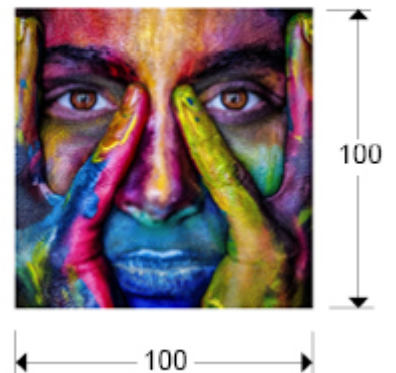

Colores

880138

Recommended product

Prints and Photos

Printed photography, set on tempered glass. Hanging ironwork included.

GENERAL INFORMATION

Catalogue: M37 Mobiliario y Decoración
Page: 9
EAN Code: 8435435328207
Type: Prints and Photos
Collection: Colores

SIZES

Sizes: ↔ 100.0 ↓ 100.0 ↗ 0.4 cm
Weight: 10.0 Kg

SIZES WITH PACKAGING

Weight: 12.6 Kg
Volume: 0.0590m³
Sizes: ↔ 109.0 ↓ 109.0 ↗ 5.0 cm

ADDITIONAL INFORMATION

Material: Glossy glass
Finish: Printed photo