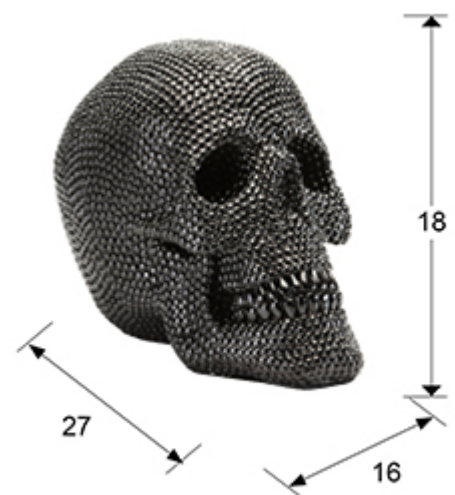

## Calavera

824729

Recommended product

Decorative figures

Small skull figure, made of polyresin. Finished in glossy black with texture imitating jewels inlays.

### GENERAL INFORMATION

Catalogue: M37 Mobiliario y Decoración  
Page: 136  
EAN Code: 8435435328122  
Type: Decorative figures  
Collection: Calavera

### SIZES

Sizes: ↔ 16.0 ↓ 18.0 ↗ 27.0 cm  
Weight: 1.5 Kg

### SIZES WITH PACKAGING

Weight: 1.9 Kg  
Volume: 0.0200m<sup>3</sup>  
Sizes: ↔ 33.0 ↓ 27.0 ↗ 23.0 cm