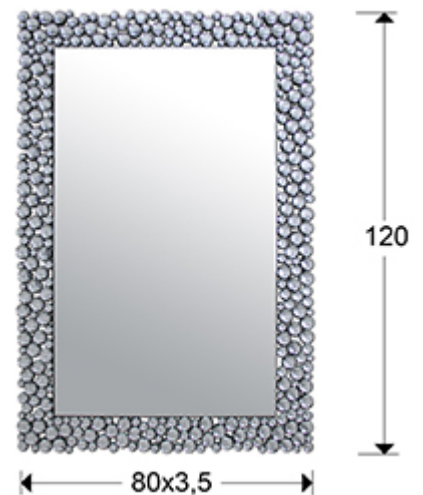

## Sphere

Glass mirrors

794172

Mirror with central beveled mirror and frame composed by semispheres of glass. MDF back finished in black colour. Ready to hang in horizontal or vertical position.

### GENERAL INFORMATION

Catalogue: M34 Mobiliario y Decoración  
Page: 125  
EAN Code: 8435435319861  
Type: Glass mirrors  
Collection: Sphere

### SIZES

Sizes: ↔ 80.0 ↓ 120.0 ↗ 3.5 cm  
Weight: 20.6 Kg

### SIZES WITH PACKAGING

Weight: 23.6 Kg  
Volume: 0.1160m<sup>3</sup>  
Sizes: ↔ 128.5 ↓ 10.0 ↗ 90.0 cm