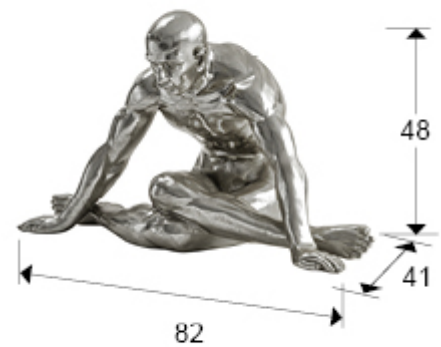

Yoga 766937

Large human figure. Made of polyresin, finished in SILVER LEAF.

GENERAL INFORMATION

Catalogue: M37 Mobiliario y Decoración
Page: 121
EAN Code: 8435435332778
Collection: Yoga

SIZES

Sizes: ↔ 82.0 ↓ 48.0 ↗ 41.0 cm
Weight: 7.3 Kg

SIZES WITH PACKAGING

Weight: 10.1 Kg
Volume: 0.2940m³
Sizes: ↔ 94.0 ↓ 59.0 ↗ 53.0 cm

ADDITIONAL INFORMATION

Material: Polyresin
Finish: SILVER LEAF