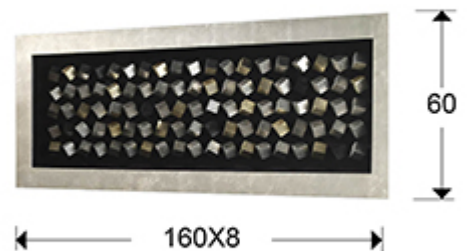

Cubic

751213

Bass-relieves

Rectangular bas-relief, with frame like showcase style with glass, SILVER LEAF finish. Inside with cubes, finished in silver, gold and black.

GENERAL INFORMATION

Catalogue: M34 Mobiliario y Decoración
Page: 201
EAN Code: 8435435309688
Type: Bass-relieves
Collection: Cubic

SIZES

Sizes: ↔ 160.0 ↓ 60.0 ↗ 8.0 cm
Weight: 16.5 Kg

SIZES WITH PACKAGING

Weight: 19.5 Kg
Volume: 0.1780m³
Sizes: ↔ 170.0 ↓ 70.0 ↗ 15.0 cm