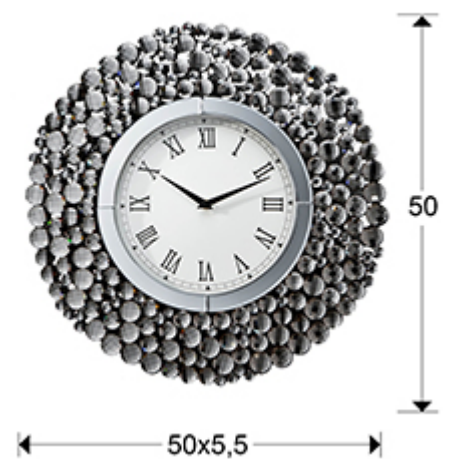

Verona

675406

Clocks

Wall clock. Frame made with small circles of faceted mirrors and in different sizes. Batteries not included.

GENERAL INFORMATION

Catalogue: M34 Mobiliario y Decoración
Page: 212
EAN Code: 8435435317652
Type: Clocks
Collection: Verona

SIZES

Sizes: \varnothing 50.0 \nearrow 5.5 cm
Weight: 4.0 Kg

SIZES WITH PACKAGING

Weight: 5.0 Kg
Volume: 0.0400m³
Sizes: \leftrightarrow 58.0 \downarrow 58.0 \nearrow 12.0 cm