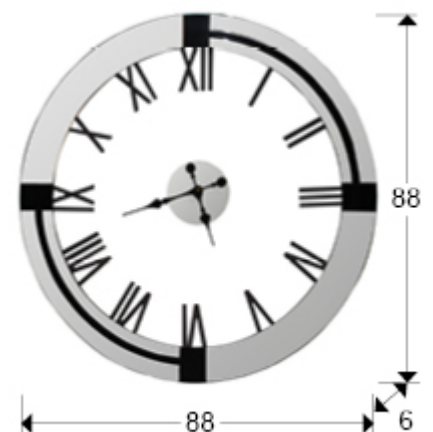

Times and Kairos

564724

Clocks

Wall clock. Sphere without background, with central mechanism. Ring of beveled mirrors on MDF lacquered base, numbers and decorative details in black colour. Batteries not included.

GENERAL INFORMATION

Catalogue: M37 Mobiliario y Decoración
Page: 114
EAN Code: 8435435332280
Type: Clocks
Collection: Times and Kairos

SIZES

Ø 87.0 7.0 cm
Weight: 10.0 Kg

SIZES WITH PACKAGING

Weight: 13.0 Kg
Volume: 0.1410m³
Sizes: ↔ 96.0 ↓ 98.0 ↗ 15.0 cm

ADDITIONAL INFORMATION

Material: Glass, MDF
Finish: Silver mirror, black