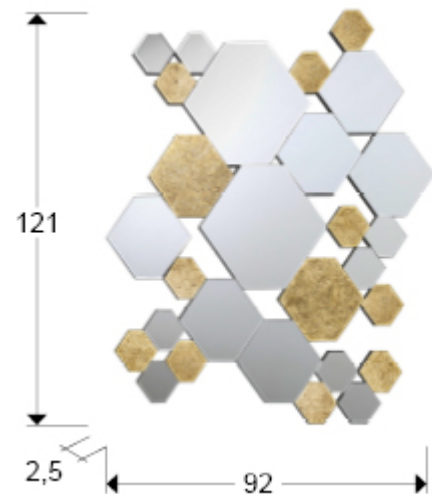

Nadia

521192

Glass mirrors

Recommended product

Mirror formed by hexagons of beveled mirrors and glasses with GOLD LEAF background, bevelled. Black lacquered MDF back. Ready to hang in horizontal or vertical position.

GENERAL INFORMATION

Catalogue: M37 Mobiliario y Decoración
Page: 61
EAN Code: 8435435332990
Type: Glass mirrors
Collection: Nadia

SIZES

Sizes: ↔ 92.0 ↓ 121.0 ↗ 2.5 cm
Weight: 18.0 Kg

SIZES WITH PACKAGING

Weight: 22.0 Kg
Volume: 0.1220m³
Sizes: ↔ 105.0 ↓ 137.0 ↗ 8.5 cm

ADDITIONAL INFORMATION

Material: Mirror, MDF
Finish: Gold leaf, black