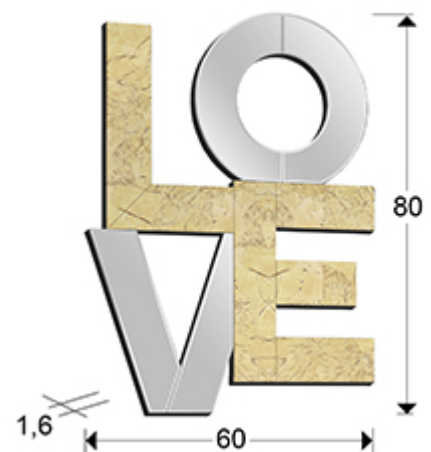

## Love

490633

Glass mirrors

Mirror made with beveled mirrors, combining mirrors and gold leaf. MDF back, lacquered in black.

### SIZES

Sizes: ↔ 60.0 ↓ 80.0 ↗ 1.6 cm  
Weight: 4.8 Kg

### SIZES WITH PACKAGING

Weight: 7.0 Kg  
Volume: 0.0550m<sup>3</sup>  
Sizes: ↔ 73.5 ↓ 93.5 ↗ 8.0 cm