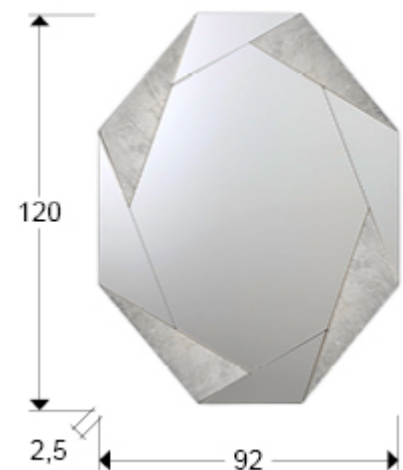

Laverna

Glass mirrors

434799

Mirror with bevelled mirrors and graphics in SILVER LEAF.
Back of MDF lacquered in black. Ready to hang in horizontal
or vertical position.

GENERAL INFORMATION

Catalogue: M37 Mobiliario y Decoración
Page: 64
EAN Code: 8435435332969
Type: Glass mirrors
Collection: Laverna

SIZES

Sizes: ↔ 92.0 ↓ 120.0 ↗ 2.5 cm
Weight: 21.0 Kg

SIZES WITH PACKAGING

Weight: 25.0 Kg
Volume: 0.1200m³
Sizes: ↔ 104.0 ↓ 136.0 ↗ 8.5 cm

ADDITIONAL INFORMATION

Material: Mirror, MDF
Finish: Silver leaf, black