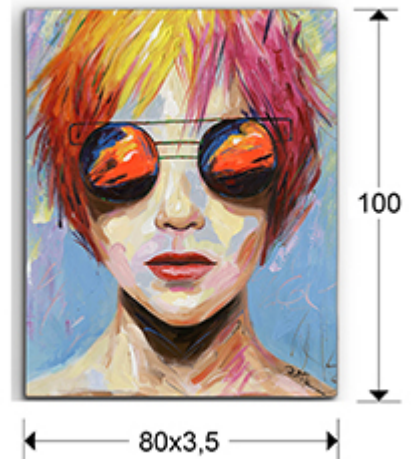

Janis

Paintings

428605P

·Janis· Painting in acrylic, set on stretcher. 80x100

GENERAL INFORMATION

EAN Code: 8435435329044
Type: Paintings
Collection: Janis

SIZES

Sizes: ↔ 80.0 ↓ 100.0 ↗ 3.5 cm
Weight: 1.8 Kg

SIZES WITH PACKAGING

Weight: 3.3 Kg
Volume: 0.0550m³
Sizes: ↔ 87.0 ↓ 106.0 ↗ 6.0 cm