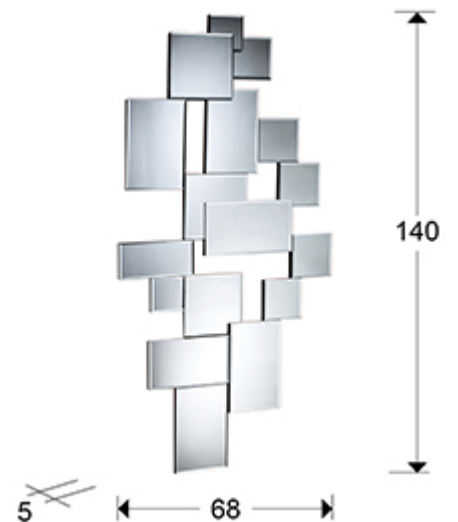

City 386113

Glass mirrors

Mirror made with mirrors of different sizes (bevelled edges).
Mirrors resting on a black MDF back. Ready to hang in
horizontal or vertical position.

GENERAL INFORMATION

Catalogue: M37 Mobiliario y Decoración
Page: 78
EAN Code: 8435435303327
Type: Glass mirrors
Collection: City

SIZES

Sizes: → 68.0 ↓ 140.0 ↗ 5.0 cm
Weight: 16.5 Kg

SIZES WITH PACKAGING

Weight: 26.5 Kg
Volume: 0.2280m³
Sizes: → 85.0 ↓ 158.0 ↗ 17.0 cm

ADDITIONAL INFORMATION

Material: Glass, MDF
Finish: Silver mirror, black lacquer