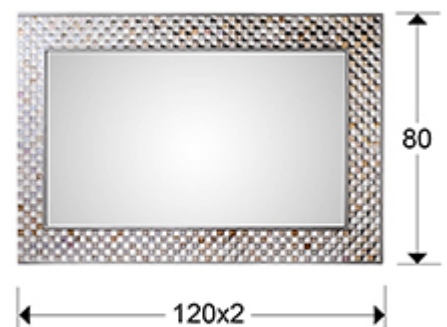

Chiara

351822

Mirrors with frame

Rectangular mirror with beveled central glass. Double frame in SILVER LEAF with internal tiles of cutted glass and nacre. Back of the mirror made of silver MDF. Ready to be hung in horizontal or vertical position.

GENERAL INFORMATION

Catalogue: M34 Mobiliario y Decoración
Page: 122
EAN Code: 8435435326814
Type: Mirrors with frame
Collection: Chiara

SIZES

Sizes: ↔ 80.0 ↓ 120.0 ↗ 2.0 cm
Weight: 15.6 Kg

SIZES WITH PACKAGING

Weight: 16.8 Kg
Volume: 0.0910m³
Sizes: ↔ 88.5 ↓ 128.0 ↗ 8.0 cm

ADDITIONAL INFORMATION

Material: Glass, MDF
Finish: Silver mirror, black laquered