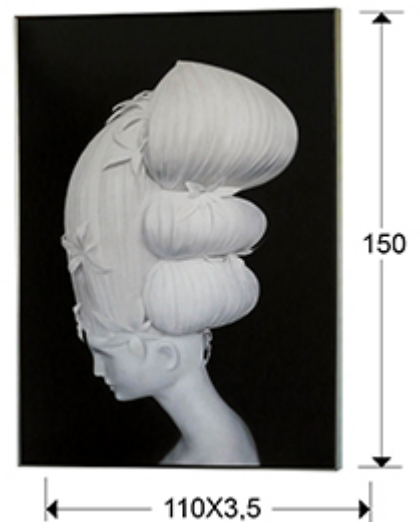

Clio

Paintings

316872

Printed canvas of woman profile with elaborated headdress.
Frame finished in satin black and silver.

GENERAL INFORMATION

Catalogue: M37 Mobiliario y Decoración
Page: 59
EAN Code: 8435435326425
Type: Paintings
Collection: Clio

SIZES

Sizes: ↔ 110.0 ↓ 150.0 ↗ 3.5 cm
Weight: 4.1 Kg

SIZES WITH PACKAGING

Weight: 7.0 Kg
Volume: 0.1420m³
Sizes: ↔ 115.0 ↓ 154.0 ↗ 8.0 cm

ADDITIONAL INFORMATION

Material: canvas print, wood
Finish: black, silver