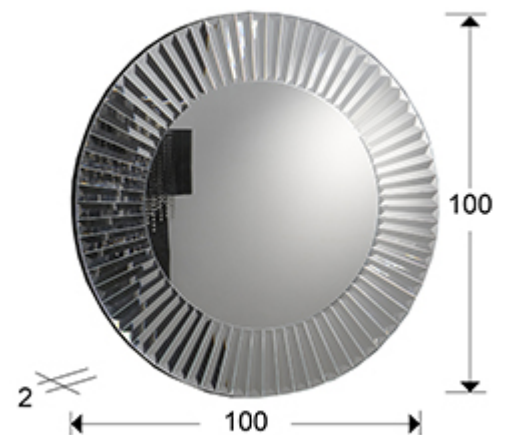

Zeus

29-E13

Glass mirrors

Round mirror with frame of bevelled mirror plates. Back of MDF finished in black colour. Central mirror plate bevelled.

GENERAL INFORMATION

Catalogue: M37 Mobiliario y Decoración
Page: 82
EAN Code: 8435435301903
Type: Glass mirrors
Collection: Zeus

SIZES

Ø 100.0 \nearrow 2.0 cm
Weight: 16.6 Kg

SIZES WITH PACKAGING

Weight: 19.0 Kg
Volume: 0.1210m³
Sizes: \leftrightarrow 108.0 \downarrow 112.0 \nearrow 10.0 cm

ADDITIONAL INFORMATION

Material: Glass, MDF
Finish: Silver mirror, black lacquer