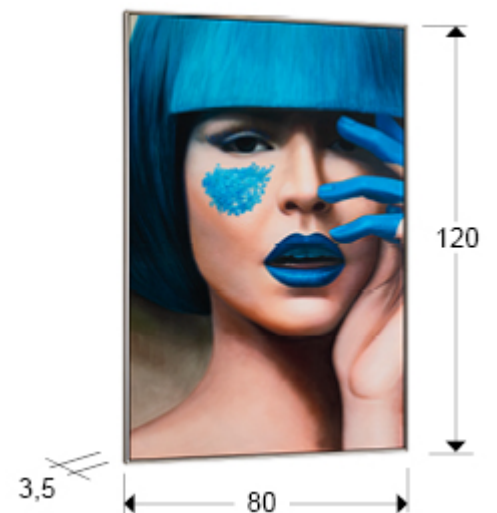

## Blue

Paintings

226172

Printed canvases of female face. Frame finished in satin black and silver.

### SIZES

Sizes: ↔ 80.0 ↓ 120.0 ↗ 3.5 cm  
Weight: 2.6 Kg

### SIZES WITH PACKAGING

Weight: 4.7 Kg  
Volume: 0.0850m<sup>3</sup>  
Sizes: ↔ 86.0 ↓ 123.0 ↗ 8.0 cm