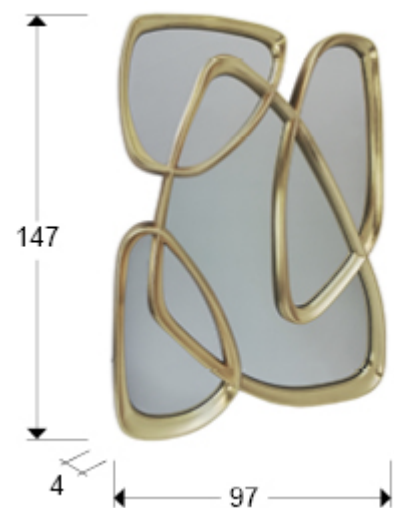

Morfeo

215497

Mirrors with frame

Mirror with frame made of molded PU, finished in GOLD LEAF. Ready to hang in horizontal or vertical position.

GENERAL INFORMATION

Catalogue: M37 Mobiliario y Decoración
Page: 87
EAN Code: 8435435331931
Type: Mirrors with frame
Collection: Morfeo

SIZES

Sizes: ↔ 97.0 ↓ 147.0 ↗ 4.0 cm
Weight: 17.0 Kg

SIZES WITH PACKAGING

Weight: 21.0 Kg
Volume: 0.2110m³
Sizes: ↔ 161.0 ↓ 105.0 ↗ 12.5 cm

ADDITIONAL INFORMATION

Material: Polyuretane, glass
Finish: GOLD LEAF, mirror