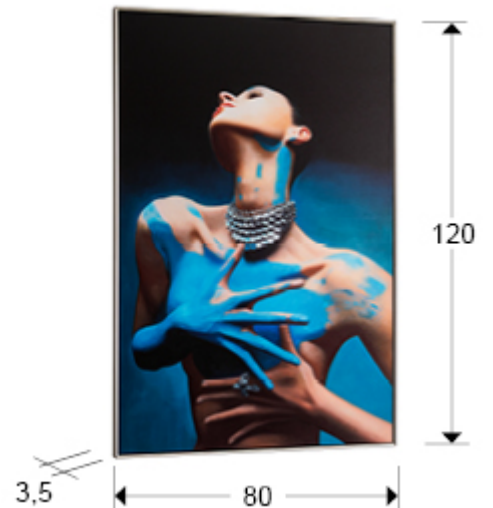

Alma

Paintings

211581

Printed frame of a female bust. Frame finished in satin black and silver.

GENERAL INFORMATION

Catalogue: M37 Mobiliario y Decoración
Page: 52
EAN Code: 8435435330538
Type: Paintings
Collection: Alma

SIZES

Sizes: ↔ 80.0 ↓ 120.0 ↗ 3.5 cm
Weight: 2.6 Kg

SIZES WITH PACKAGING

Weight: 4.7 Kg
Volume: 0.1250m³
Sizes: ↔ 88.0 ↓ 129.0 ↗ 11.0 cm

ADDITIONAL INFORMATION

Material: Printed canvas, MDF frame
Finish: Printed, silver and black frame