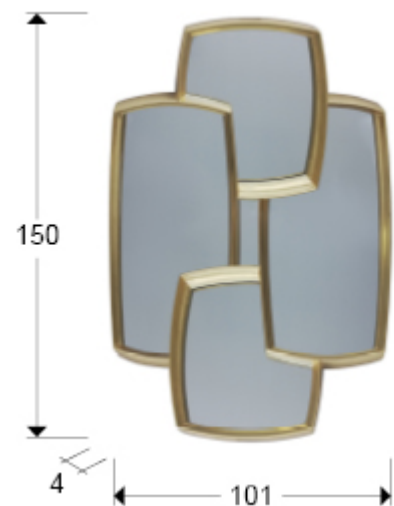

Dorian 209137

Mirrors with frame

Mirror with frame made of molded PU, finished in GOLD LEAF. Ready to hang in horizontal or vertical position.

GENERAL INFORMATION

Catalogue: M37 Mobiliario y Decoración
Page: 88
EAN Code: 8435435331924
Type: Mirrors with frame
Collection: Dorian

SIZES

Sizes: ↔ 100.0 ↓ 150.0 ↗ 4.0 cm
Weight: 15.4 Kg

SIZES WITH PACKAGING

Weight: 19.4 Kg
Volume: 0.3320m³
Sizes: ↔ 167.0 ↓ 117.0 ↗ 17.0 cm

ADDITIONAL INFORMATION

Material: Polyuretane, glass
Finish: GOLD LEAF, mirror