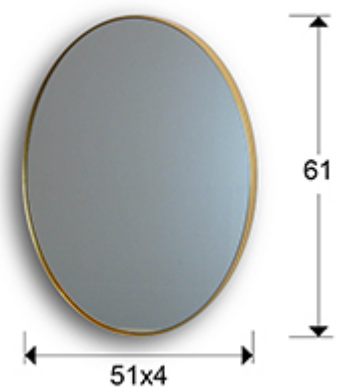

Orio 127233
Mirrors with frame

Oval mirror with MDF frame finished in GOLD LEAF.

GENERAL INFORMATION

Catalogue: M37 Mobiliario y Decoración
Page: 105
EAN Code: 8435435326630
Type: Mirrors with frame
Collection: Orio

SIZES

Sizes: ↔ 51.0 ↓ 61.0 ↗ 4.0 cm
Weight: 5.0 Kg

SIZES WITH PACKAGING

Weight: 6.2 Kg
Volume: 0.0540m³
Sizes: ↔ 70.5 ↓ 59.0 ↗ 13.0 cm

ADDITIONAL INFORMATION

Material: Mirror, MDF
Finish: Gold leaf