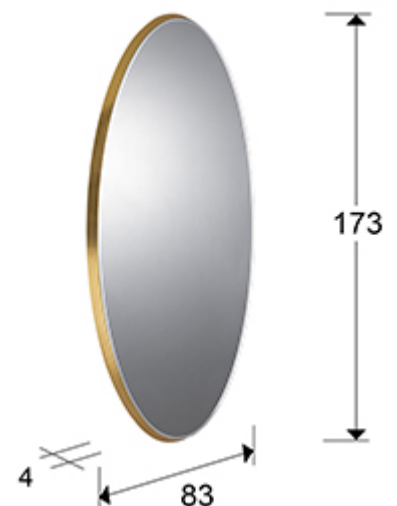

Aries 119573

Mirrors with frame

Oval mirror with base of 4 cm of MDF, finished in GOLD LEAF. Bevelled mirror. Ready to hang in horizontal or vertical position.

GENERAL INFORMATION

Catalogue: M37 Mobiliario y Decoración
Page: 109
EAN Code: 8435435330071
Type: Mirrors with frame
Collection: Aries

SIZES

Sizes: → 83.0 ↓ 173.0 ↗ 4.0 cm
Weight: 25.2 Kg

SIZES WITH PACKAGING

Weight: 37.7 Kg
Volume: 0.2960m³
Sizes: → 99.0 ↓ 187.0 ↗ 16.0 cm

ADDITIONAL INFORMATION

Material: Mirror, MDF
Finish: Gold leaf