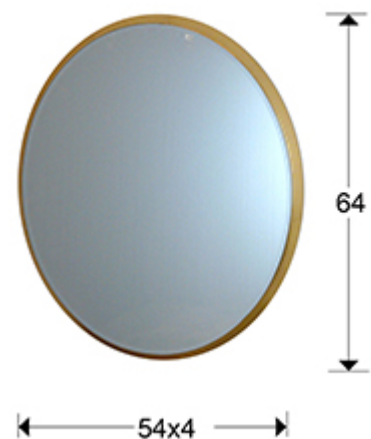

Aries 119238

Mirrors with frame

Oval mirror with base of 4 cm of MDF finished in GOLD LEAF. Bevelled mirror.

GENERAL INFORMATION

Catalogue: M37 Mobiliario y Decoración
Page: 112
EAN Code: 8435435326586
Type: Mirrors with frame
Collection: Aries

SIZES

Sizes: ↔ 54.0 ↓ 64.0 ↗ 4.0 cm
Weight: 5.7 Kg

SIZES WITH PACKAGING

Weight: 6.9 Kg
Volume: 0.0530m³
Sizes: ↔ 73.0 ↓ 61.0 ↗ 12.0 cm

ADDITIONAL INFORMATION

Material: Mirror, MDF
Finish: Gold leaf