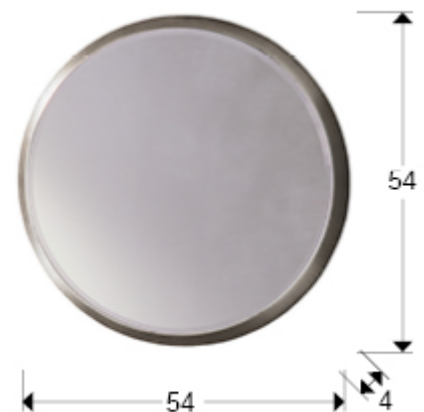

## Aries 119139

Mirrors with frame

Round mirror with 4 cm base of MDF finished in SILVER LEAF. Beveled mirror plate.

### SIZES

Sizes:  $\varnothing$  54.0  $\downarrow$  4.0 cm  
Weight: 4.9 Kg

### SIZES WITH PACKAGING

Weight: 5.9 Kg  
Volume: 0.0450m<sup>3</sup>  
Sizes:  $\leftrightarrow$  60.0  $\downarrow$  62.0  $\nearrow$  12.0 cm

### ADDITIONAL INFORMATION

Material: MDF, glass  
Finish: SILVER LEAF, mirror