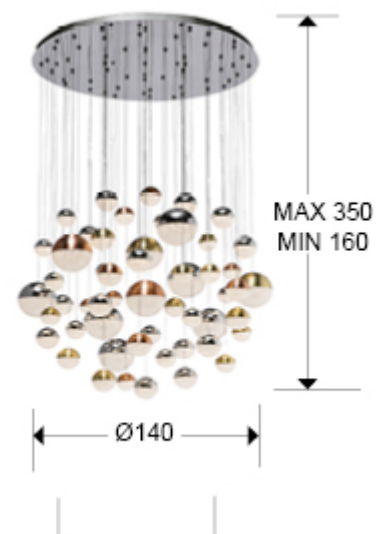

Sphere

794691B

Large lamps

Recommended product

LARGE SIZE lamp in chromed metal, 55 LED lights. Polycarbonated shades with texture inside of Ø10, 12 and 20 cm, metal in copper and satin brass and chrome. DIMMABLE by BLUETOOTH, with APP for smartphone. 288W LED, 3000K, 18720 lm.

Includes a led driver with Bluetooth dimming functions to be used with a mobile or tablet App. It can also be used with a smart speaker such as Google Home or Amazon Echo if a Bluetooth Gateway device is added. It is not compatible with wall dimmer. Cable length adjustable, allowing different shapes. This lamp can be produced in different sizes and finishes. Ask for quotation and delivery time.

GENERAL INFORMATION

Catalogue: I38 Iluminación
Page: 114
EAN Code: 8435435331818
Type: Large lamps
Collection: Sphere

SIZES

Sizes: Ø 140.0 ↓ 200.0 cm
Height when installed: 160.0/ max. 350.0 cm
Weight: 54.4 Kg

SIZES WITH PACKAGING

Weight: 90.7 Kg
Volume: 0.9580m³
Sizes: ↔ 151.0 ↓ 42.0 ↗ 151.0 cm

TECHNICAL INFORMATION

Electric class: Class 1
Maximum power: 288W
Voltage: 100/277 V
Frequency: 50/60 Hz
Regulation: BLUETOOTH
Colour temperature: 3,000 K
Average lifespan: 30,000 h
Power factor: >0.8
CRI: >80