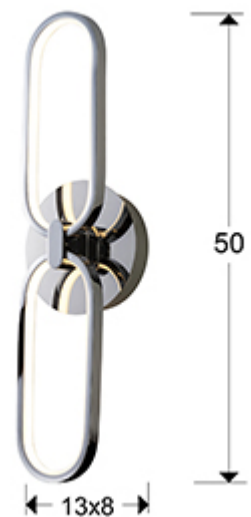

Colette

787024

Wall lamps

Recommended product

LED wall lamp with two ovals of light, made of aluminium, chromed finish. Opal silicone diffusers. 13W LED, 1170 lm, 3000 K. Ready to hang in horizontal or vertical position.

GENERAL INFORMATION

Catalogue: I38 Iluminación
Page: 39
EAN Code: 8435435327880
Type: Wall lamps
Collection: Colette

SIZES

Sizes: ↔ 13.0 ↓ 50.0 ↗ 8.0 cm
Weight: 0.7 Kg

SIZES WITH PACKAGING

Weight: 1.0 Kg
Volume: 0.0160m³
Sizes: ↔ 56.0 ↓ 14.0 ↗ 20.0 cm

TECHNICAL INFORMATION

Electric class: Class 1
Maximum power: 13W
Voltage: 100/240 V
Frequency: 50/60 Hz
Colour temperature: 3,000 K
Average lifespan: 20,000 h
Power factor: >0.5
CRI: >80

DRIVER LED

Make: VIG
Model: K14-16C700
Quantity: 1 Units
Dimmable: No
Maximum power: 16W
Frequency: 50-60 Hz
Primary voltage: 100-240 V
Type: Corriente constante
Secondary current: 700 V
Sizes: ↔ 6,5 ↓ 2,5 ↗ 6,5 cm

ADDITIONAL INFORMATION

Material: Aluminium, silicone
Finish: Chromed, opal