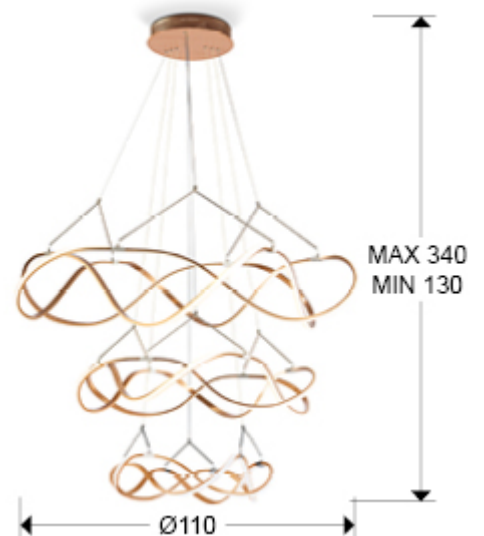

Molly

763455B

Large lamps

Recommended product

3-storey LED lamp made of aluminium, rose gold finish with chrome details. Opal silicone diffusers. Adjustable height. DIMMABLE by BLUETOOTH, with APP for smartphone. 30 W+45 W+63 W, 12420 lm. 3000 K

GENERAL INFORMATION

Catalogue: I38 Iluminación
Page: 21
EAN Code: 8435435332143
Type: Large lamps
Collection: Molly

SIZES

Sizes: Ø 110.0 ↓ 200.0 cm
Height when installed: 130.0/ max. 340.0 cm
Weight: 7.4 Kg

SIZES WITH PACKAGING

Weight: 11.4 Kg
Volume: 0.4390m³
Sizes: ↔ 121.0 ↓ 30.0 ↗ 121.0 cm

TECHNICAL INFORMATION

Electric class: Class 1
Maximum power: 138W
Voltage: 100/277 V
Frequency: 50/60 Hz
Regulation: BLUETOOTH
Colour temperature: 3,000 K
Average lifespan: 20,000 h
Power factor: >0.9
CRI: >80