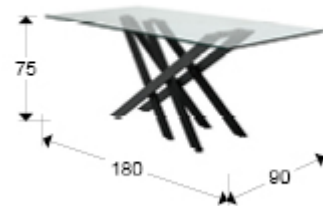

Taima

Dining tables

758022

Dining table made of metal, lacquered in grey and matt black. Clear glass top of 12mm.

GENERAL INFORMATION

Catalogue: M37 Mobiliario y Decoración
Page: 151
EAN Code: 8435435321505
Type: Dining tables
Collection: Taima

SIZES

Sizes: ↔ 180.0 ↓ 75.0 ↗ 90.0 cm
Weight: 67.2 Kg
Packaging weight 1: 18.4 Kg
Packaging weight 2: 48.8 Kg

SIZES WITH PACKAGING

Weight: 76.3 Kg
Volume: 0.2090m³
Number of cartons: 2
Sizes of carton No.1: ↔ 49.0 ↓ 144.0 ↗ 5.5 cm
Sizes of carton No.2: ↔ 100.0 ↓ 189.0 ↗ 9.0 cm