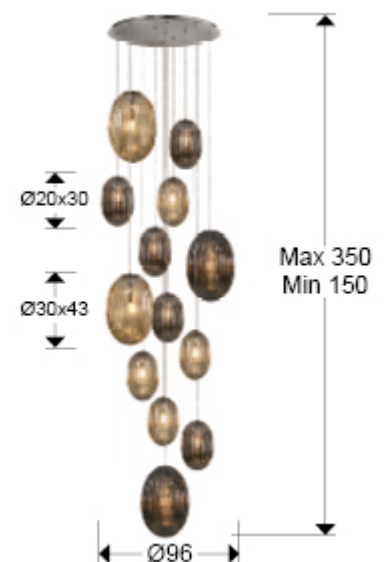

## Ovila

Large lamps

752459

Recommended product

13 light lamp. Made of metal, chrome finish. Combined glass shades: small and large size. Two shimmered glass colours: Cognac and Smoked grey. Adjustable length.

·This item includes 13 E27 LED 8W. DIMABLE

### GENERAL INFORMATION

Catalogue: I38 Iluminación  
 Page: 104  
 EAN Code: 8435435330897  
 Type: Large lamps  
 Collection: Ovila

### SIZES

Sizes: Ø 96.0 ↓ 300.0 cm  
 Height when installed: 150.0/ max. 350.0 cm  
 Weight: 28.0 Kg