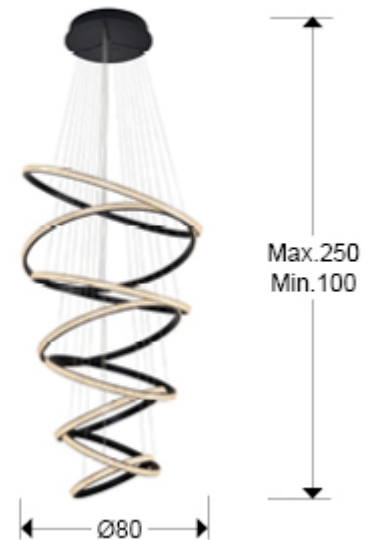

## Ring

717694B

Large lamps

Recommended product

Lamp made of metal and aluminium finished in sanded matt black. Eight rings, adjustable in length, with diffuser of clear acrylic pieces. DIMMABLE by BLUETOOTH with APP for smartphone. 162W LED. 8100 lm. 4.000 K.

### GENERAL INFORMATION

EAN Code: 8435435333188  
 Type: Large lamps  
 Collection: Ring

### SIZES

Sizes: Ø 80.0 ↓ 200.0 cm  
 Height when installed: 100.0/ max. 250.0 cm  
 Weight: 9.7 Kg