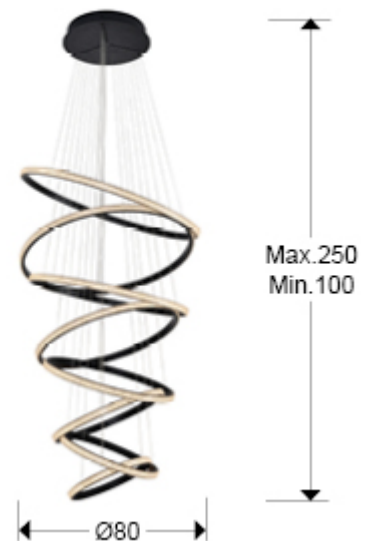

## Ring

717687B

Large lamps

Lamp made of metal and aluminium finished in sanded matt black. Eight rings, adjustable in length, with diffuser of clear acrylic pieces. DIMMABLE by BLUETOOTH with APP for smartphone. 162W LED. 8100 lm. 3.000 K.

### GENERAL INFORMATION

EAN Code: 8435435333171  
 Type: Large lamps  
 Collection: Ring

### SIZES

Sizes:  $\varnothing$  80.0  $\updownarrow$  200.0 cm  
 Height when installed: 100.0/ max. 250.0 cm  
 Weight: 9.7 Kg