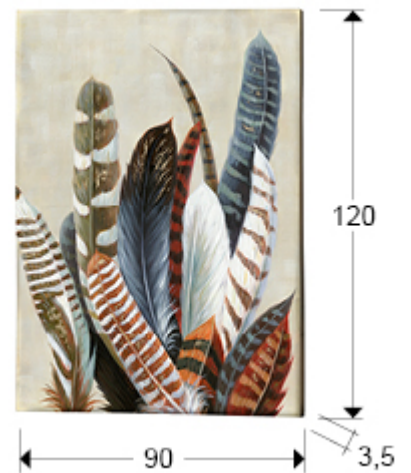

Ucelli

Paintings

586107

-Ucelli-. Painting made in acrylic, set on stretcher.

GENERAL INFORMATION

Catalogue: M37 Mobiliario y Decoración
Page: 48
EAN Code: 8435435321031
Type: Paintings
Collection: Ucelli

SIZES

Sizes: ↔ 90.0 ↓ 120.0 ↗ 3.5 cm
Weight: 2.4 Kg

SIZES WITH PACKAGING

Weight: 4.0 Kg
Volume: 0.0730m³
Sizes: ↔ 96.0 ↓ 126.0 ↗ 6.0 cm

ADDITIONAL INFORMATION

Material: Acrylic paint on canvas