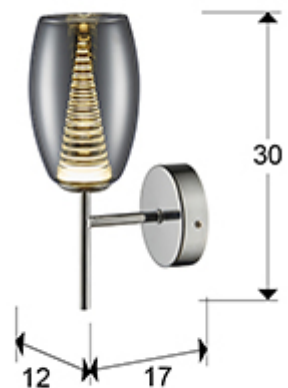

Nebula

584659

Recommended product

Wall lamps

Wall lamp of 1 LED light, made of metal, chrome finish. Double shade, exterior made of shimmered glass and interior in clear polycarbonate with layered cone shape. 5W LED. 450 lm 3.000 K.

GENERAL INFORMATION

Catalogue: I38 Iluminación
Page: 156
EAN Code: 8435435321710
Type: Wall lamps
Collection: Nebula

SIZES

Sizes: ↔ 12.0 ↓ 30.0 ↗ 17.0 cm
Weight: 0.7 Kg

SIZES WITH PACKAGING

Weight: 0.9 Kg
Volume: 0.0140m³
Sizes: ↔ 35.0 ↓ 20.0 ↗ 20.0 cm

TECHNICAL INFORMATION

Electric class: Class 1
Maximum power: 5W
Voltage: 220/240 V
Frequency: 50/60 Hz
Dimmable: NO
Colour temperature: 3,000 K
Average lifespan: 30,000 h
CRI: >80

DRIVER LED

Make: EAGLERISE
Model: EBP006C0300S1
Quantity: 1 Units
Dimmable: No
Maximum power: 6W
Frequency: 50-60 Hz
Primary voltage: 220-240 V
Type: Corriente constante
Secondary current: 300 V
Sizes: ↔ 4,1 ↓ 2,0 ↗ 2,8 cm

ADDITIONAL INFORMATION

Material: Metal, glass, polycarbonate
Finish: Chrome, shimmered, clear
Cable colour: CLEAR