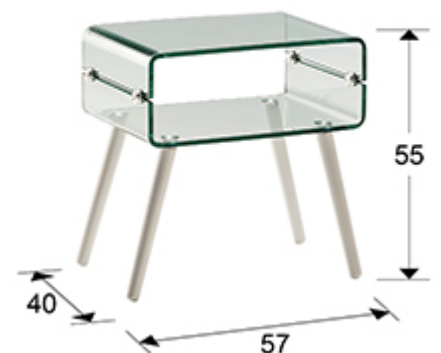

Glass II

552933

Side tables

Side table made of clear curved glass of 12 mm. Wooden legs lacquered in white colour.

GENERAL INFORMATION

Catalogue: M37 Mobiliario y Decoración
Page: 191
EAN Code: 8435435318611
Type: Side tables
Collection: Glass II

SIZES

Sizes: ↔ 57.0 ↓ 55.0 ↗ 40.0 cm
Weight: 17.4 Kg

SIZES WITH PACKAGING

Weight: 20.2 Kg
Volume: 0.0620m³
Sizes: ↔ 63.0 ↓ 22.0 ↗ 45.0 cm

ADDITIONAL INFORMATION

Material: Glass, wood, aluminium
Finish: Clear, white