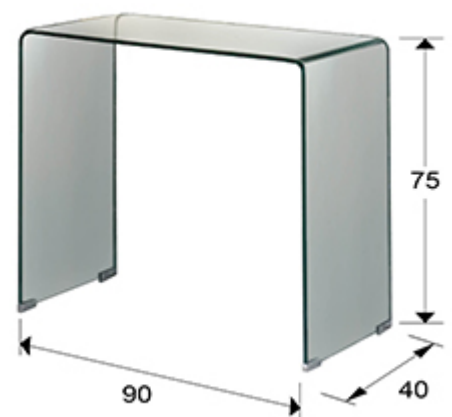

Glass

552431

Console tables

Console table made of tempered clear curved glass of 12 mm.

GENERAL INFORMATION

Catalogue: M37 Mobiliario y Decoración
Page: 189
EAN Code: 8435435305758
Type: Console tables
Collection: Glass

SIZES

Sizes: ↔ 90.0 ↓ 75.0 ↗ 40.0 cm
Weight: 28.0 Kg

SIZES WITH PACKAGING

Weight: 39.6 Kg
Volume: 0.3420m³
Sizes: ↔ 95.0 ↓ 80.0 ↗ 45.0 cm

ADDITIONAL INFORMATION

Material: Tempered glass
Finish: Transparent