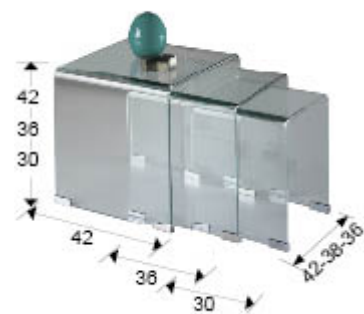

## Glass

552283

Side tables

Set of three nesting tables made of clear curved glass of 10mm. The large one in tempered glass. Sizes: 42x42x42 36x36x38 30x30x36

### GENERAL INFORMATION

Catalogue: M37 Mobiliario y Decoración  
Page: 188  
EAN Code: 8435435305727  
Type: Side tables  
Collection: Glass