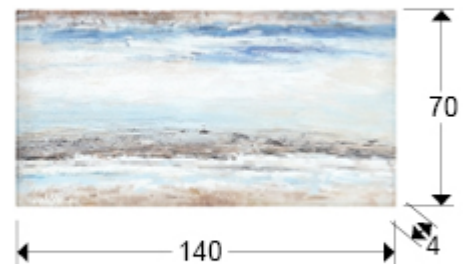

Calma

Paintings

338691

Painting made in acrylic, set on stretcher.

GENERAL INFORMATION

Catalogue: M37 Mobiliario y Decoración
Page: 24
EAN Code: 8435435331498
Type: Paintings
Collection: Calma

SIZES

Sizes: ↔ 140.0 ↓ 70.0 ↗ 4.0 cm
Weight: 2.1 Kg

SIZES WITH PACKAGING

Weight: 3.8 Kg
Volume: 0.0660m³
Sizes: ↔ 145.0 ↓ 76.0 ↗ 6.0 cm

ADDITIONAL INFORMATION

Material: Acrylic painting on canvas