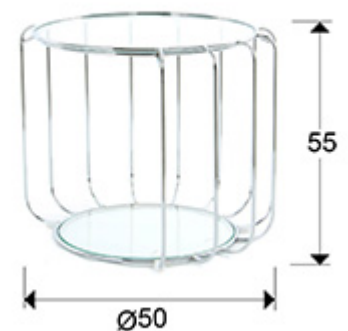

Hadas

296243

Side tables

Round side table, made of steel, bright finish. Top and lower shelf of tempered glass of 5 mm.

GENERAL INFORMATION

Catalogue: M37 Mobiliario y Decoración
Page: 182
EAN Code: 8435435326753
Type: Side tables
Collection: Hadas

SIZES

Sizes: Ø 50.0 ↓ 55.0 cm
Weight: 5.7 Kg

SIZES WITH PACKAGING

Weight: 7.4 Kg
Volume: 0.1760m³
Sizes: ↔ 53.0 ↓ 64.0 ↗ 52.0 cm

ADDITIONAL INFORMATION

Material: Steel, glass
Finish: Bright finish