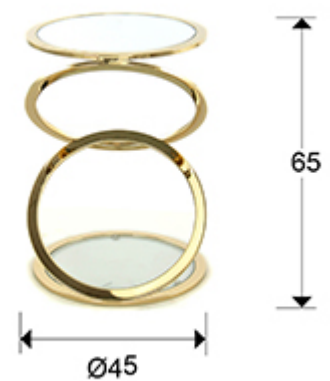

## Aros

Side tables

287760

Round side table, made of steel, bright golden finish. Top and lower shelf of mirror of 6 mm.

### GENERAL INFORMATION

Catalogue: M37 Mobiliario y Decoración  
Page: 181  
EAN Code: 8435435326739  
Type: Side tables  
Collection: Aros

### SIZES

Sizes: Ø 45.0 ↓ 65.0 cm  
Weight: 6.4 Kg

### SIZES WITH PACKAGING

Weight: 8.2 Kg  
Volume: 0.1640m<sup>3</sup>  
Sizes: ↔ 48.0 ↓ 71.0 ↗ 48.0 cm