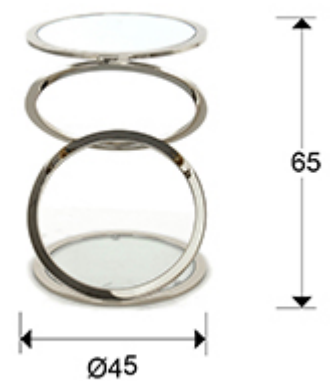

Aros

Side tables

287753

Round side table, made of steel, bright finish. Top and lower shelf of mirror of 6 mm.

GENERAL INFORMATION

Catalogue: M37 Mobiliario y Decoración
Page: 180
EAN Code: 8435435326722
Type: Side tables
Collection: Aros

SIZES

Sizes: Ø 45.0 ↓ 65.0 cm
Weight: 6.4 Kg

SIZES WITH PACKAGING

Weight: 8.2 Kg
Volume: 0.1640m³
Sizes: ↔ 48.0 ↓ 71.0 ↗ 48.0 cm

ADDITIONAL INFORMATION

Material: Steel, glass
Finish: Bright, mirror