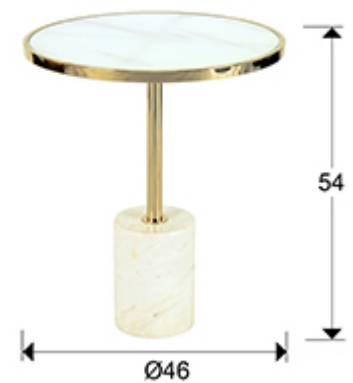

## Dekala

258210

Side tables

Side table made of stainless steel, golden finish. White marble base and tempered glass top finished imitating white marble.

### GENERAL INFORMATION

Catalogue: M37 Mobiliario y Decoración  
Page: 179  
EAN Code: 8435435329723  
Type: Side tables  
Collection: Dekala

### SIZES

Sizes: Ø 46.0 ↓ 54.0 cm  
Weight: 12.8 Kg  
Packaging weight 1: 9.6 Kg  
Packaging weight 2: 3.2 Kg