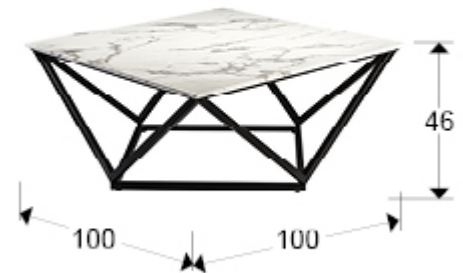

Luma

Side tables

246729

Square coffee table, made of metal finished in matt black.
Top of artificial stone finished in veined white.

GENERAL INFORMATION

EAN Code: 843543533331
Type: Side tables
Collection: Luma

SIZES

Sizes: ↔ 100.0 ↓ 46.0 ↗ 100.0 cm
Weight: 44.7 Kg
Packaging weight 1: 9.0 Kg
Packaging weight 2: 35.7 Kg

SIZES WITH PACKAGING

Weight: 55.8 Kg
Volume: 0.5940m³
Number of cartons: 2
Sizes of carton No.1: ↔ 99.0 ↓ 47.0 ↗ 99.0 cm
Sizes of carton No.2: ↔ 110.0 ↓ 11.0 ↗ 110.0 cm