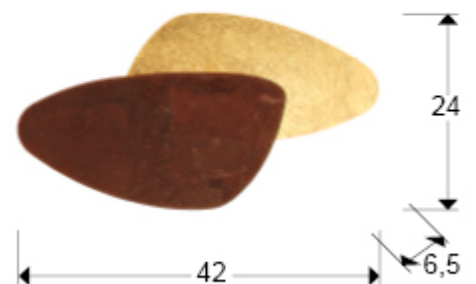

Contra

208765

Recommended product

Wall lamps

Wall lamp made of metal, GOLD LEAF and brown oxide COR-TEN steel finish. 12W LED. 1576 lm. 3000 K.

GENERAL INFORMATION

Catalogue: I38 Iluminación
Page: 97
EAN Code: 8435435330668
Type: Wall lamps
Collection: Contra

SIZES

Sizes: ↔ 42.0 ↓ 24.0 ↗ 6.5 cm
Weight: 0.9 Kg

SIZES WITH PACKAGING

Weight: 1.3 Kg
Volume: 0.0250m³
Sizes: ↔ 52.0 ↓ 14.0 ↗ 34.0 cm

TECHNICAL INFORMATION

Electric class: Class 1
Maximum power: 12W
Voltage: 220/240 V
Frequency: 50/60 Hz
Colour temperature: 3,000 K
Average lifespan: 25,000 h
Power factor: >0.57
CRI: >80