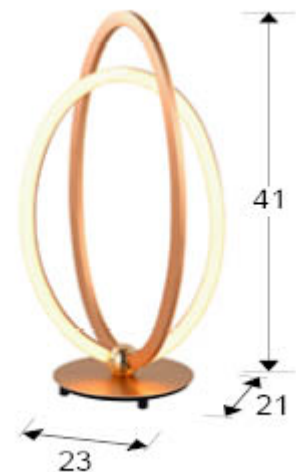

Ocellis

814140

Recommended product

Table lamps

LED table lamp made of brushed aluminium, rose gold finish. Opal silicone diffuser. 22W, 1980 lm. 3000 K

GENERAL INFORMATION

Catalogue: I38 Iluminación
Page: 42
EAN Code: 8435435329532
Type: Table lamps
Collection: Ocellis

SIZES

Sizes: ↔ 23.0 ↓ 41.0 ↗ 15.0 cm
Weight: 1.2 Kg

SIZES WITH PACKAGING

Weight: 1.8 Kg
Volume: 0.0310m³
Sizes: ↔ 48.0 ↓ 23.0 ↗ 28.0 cm

TECHNICAL INFORMATION

Electric class: Class 3
Maximum power: 22W
Voltage: 35 V
Frequency: 50/60 Hz
Colour temperature: 3,000 K
Average lifespan: 20,000 h
Power factor: >0.5
CRI: >80