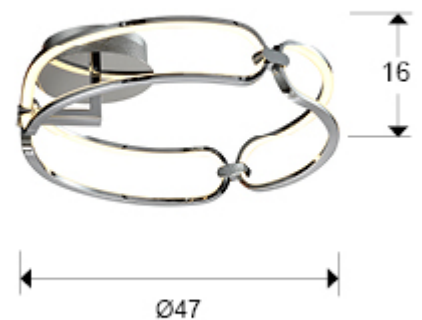

Colette 786485D

Flush Ceiling Lamps

Small ceiling lamp, LED, made of aluminium, chrome finish. Opal silicone diffusers. 37W LED, 3330 lm, 3000 K. DIMMABLE. Remote control included.

This product includes LED drivers with dimmer of 0-10V or PWM, a receiver and a remote control by radiofrequency. To use with wall dimmer, use only these types of dimmers, any other would damage the LED driver.

GENERAL INFORMATION

Catalogue: I38 Iluminación
Page: 36
EAN Code: 8435435332358
Type: Flush Ceiling Lamps
Collection: Colette

SIZES

Sizes: $\text{Ø} 47.0 \downarrow 16.0$ cm
Weight: 1.6 Kg

SIZES WITH PACKAGING

Weight: 2.7 Kg
Volume: 0.0700m^3
Sizes: $\leftrightarrow 54.0 \downarrow 54.0 \nearrow 24.0$ cm

TECHNICAL INFORMATION

Electric class: Class 1
Maximum power: 37W
Voltage: 180/240 V
Frequency: 50/60 Hz
Regulation: REMOTE CONTROL
Colour temperature: 3,000 K
Average lifespan: 20,000 h
Power factor: >0.9
CRI: >80

ADDITIONAL INFORMATION

Material: Aluminium, silicone
Finish: Chromed, opal