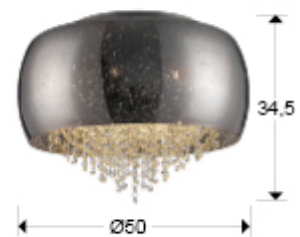

## Caelum 618318

Flush Ceiling Lamps

Ceiling lamp made of metal, chrome finish. Blown glass shade in mirrored silver colour. Starry effect decoration. Inside with faceted crystal stripes.

·This item includes 6 G9 LED 6W

### GENERAL INFORMATION

Catalogue: I38 Iluminación  
Page: 246  
EAN Code: 8435435320768  
Type: Flush Ceiling Lamps  
Collection: Caelum

### SIZES

Sizes: Ø 50.0 ↓ 34.5 cm  
Weight: 6.0 Kg

## ADDITIONAL INFORMATION

Material: Metal and glass  
Finish: Chromed, mirror chrome, clear