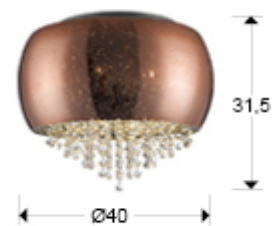

Caelum

618271

Flush Ceiling Lamps

Ceiling lamp made of metal, chrome finish. Blown glass shade in mirrored copper colour. Starry effect decoration. Inside with faceted crystal stripes.

·This item includes 5 G9 LED 6W

GENERAL INFORMATION

Catalogue: I38 Iluminación
Page: 248
EAN Code: 8435435320751
Type: Flush Ceiling Lamps
Collection: Caelum

SIZES

Sizes: Ø 40.0 ↓ 31.5 cm
Weight: 4.2 Kg

SIZES WITH PACKAGING

Weight: 5.9 Kg
Volume: 0.0760m³
Sizes: ↔ 48.0 ↓ 33.0 ↗ 48.0 cm

TECHNICAL INFORMATION

Energy class: A+
Electric class: Class 1
Maximum power: 5x33W
Voltage: 220/240 V
Frequency: 50/60 Hz
Dimmable: NO

ADDITIONAL INFORMATION

Material: Metal and glass

Finish: Chromed, mirror copper, clear