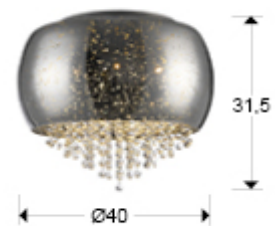

## Caelum

618253

### Flush Ceiling Lamps

Ceiling lamp made of metal, chrome finish. Blown glass shade in mirrored silver colour. Starry effect decoration. Inside with faceted crystal stripes.

·This item includes 5 G9 LED 6W

## SIZES

Sizes: Ø 40.0 ↓ 31.5 cm  
Weight: 4.2 Kg