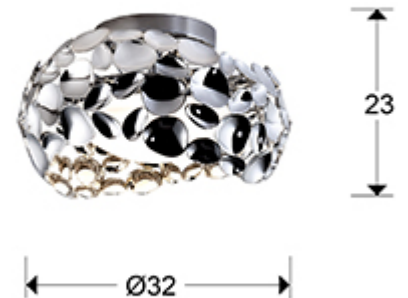

Narisa 266946
Flush Ceiling Lamps

Ceiling lamp of 3 lights made of chromed metal. Inner acrylic diffuser.

·This item includes 3 G9 LED 6W

GENERAL INFORMATION

Catalogue: i36 Iluminación
Page: 154
EAN Code: 8435435318949
Type: Flush Ceiling Lamps
Collection: Narisa

SIZES

Sizes: Ø 32.0 ↓ 23.0 cm
Weight: 2.0 Kg

SIZES WITH PACKAGING

Weight: 2.7 Kg
Volume: 0.0320m³
Sizes: ↔ 35.0 ↓ 26.0 ↗ 35.0 cm

TECHNICAL INFORMATION

Energy class: A+
Electric class: Class 1
Maximum power: 3x10W
Voltage: 220/240 V
Frequency: 50/60 Hz

ADDITIONAL INFORMATION

Material: Metal, acrylic
Finish: Chromed, opal
Cable colour: clear