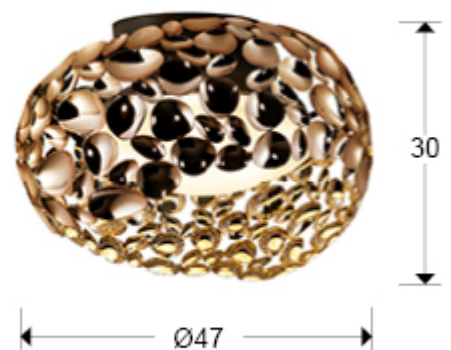

Narisa

266822N

Flush Ceiling Lamps

Ceiling lamp of 5 lights made of metal with rose gold plating and dark brown paint. Inner acrylic diffuser.

Recommended product

·This item includes 5 G9 LED 6W

GENERAL INFORMATION

Catalogue: I38 Iluminación
Page: 188
EAN Code: 8435435322120
Type: Flush Ceiling Lamps
Collection: Narisa

SIZES

Sizes: \varnothing 47.0 \updownarrow 30.0 cm
Weight: 4.7 Kg

SIZES WITH PACKAGING

Weight: 5.5 Kg
Volume: 0.0880m³
Sizes: \leftrightarrow 50.0 \updownarrow 35.0 \nearrow 50.0 cm

TECHNICAL INFORMATION

Energy class: A+
Electric class: Class 1
Maximum power: 5x10W
Voltage: 220/240 V
Frequency: 50/60 Hz

ADDITIONAL INFORMATION

Material: Metal, acrylic
Finish: Rose gold plated, brown, opal