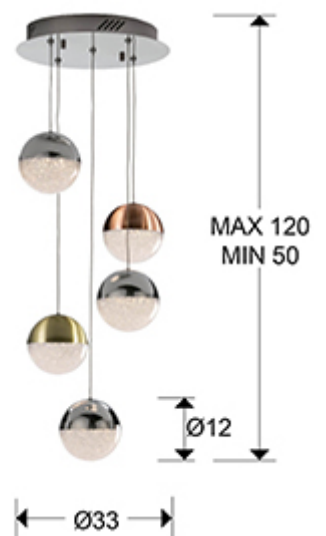

Sphere

793534D

Pendants

LED lamp of 5 lights. Made of metal, chrome finish. Polycarbonate spherical shades of Ø12 cm. with texture inside and metal finished in satin copper, satin brass and chrome. Adjustable length. 24W LED. 3000 K. 1,440 lm. DIMMABLE. Remote control inclu

GENERAL INFORMATION

Catalogue: I38 Iluminación
Page: 121
EAN Code: 8435435324100
Type: Pendants
Collection: Sphere

SIZES

Sizes: Ø 33.0 ↑ 120.0 cm
Height when installed: 50.0/ max. 120.0 cm
Weight: 3.0 Kg

SIZES WITH PACKAGING

Weight: 4.0 Kg
Volume: 0.0490m³
Sizes: ↔ 41.0 ↓ 29.0 ↗ 41.0 cm

TECHNICAL INFORMATION

Electric class: Class 1
Maximum power: 24W
Voltage: 100/265 V
Frequency: 50/60 Hz
Dimmable: YES
Regulation: REMOTE CONTROL
Colour temperature: 3,000 K
Average lifespan: 30,000 h
CRI: >80

ADDITIONAL INFORMATION

Material: Metal, polycarbonate
Finish: Chrome, brass, copper, clear